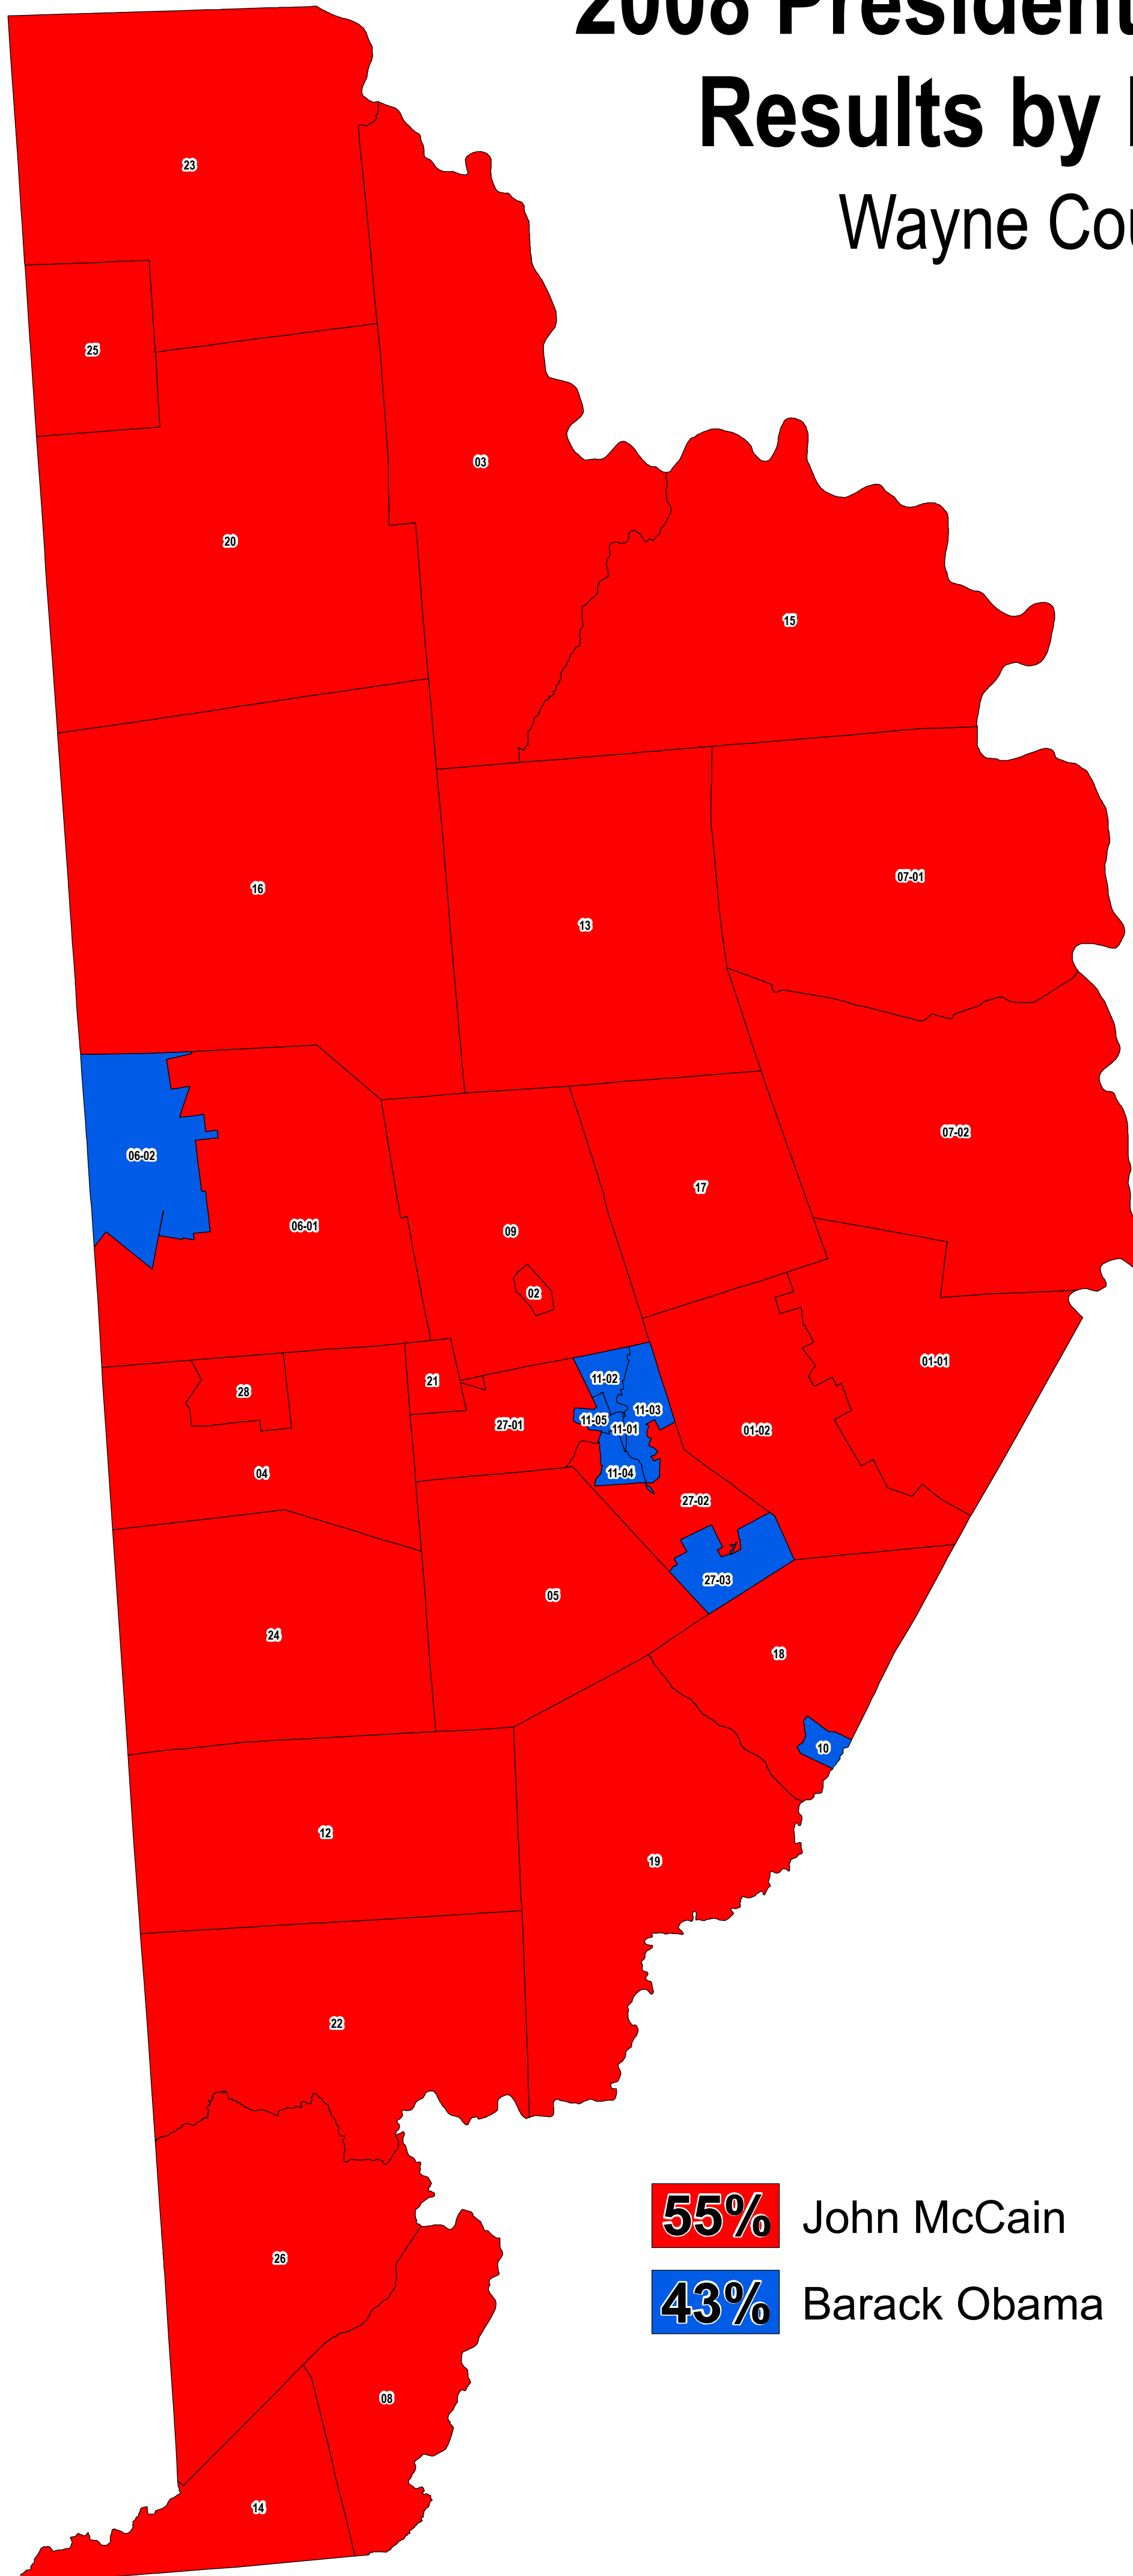

# 2008 Presidential Election Results by Precinct

## Wayne County, PA

**55%** John McCain  
**43%** Barack Obama

### Voting Districts

- 01-01 Berlin Township 01
- 01-02 Berlin Township 02
- 02 Bethany Borough
- 03 Buckingham Township
- 04 Canaan Township
- 05 Cherry Ridge Township
- 06-01 Clinton Township 1
- 06-02 Clinton Township 2
- 07-01 Damascus Township 1
- 07-02 Damascus Township 2
- 08 Dreher Township
- 09 Dyberry Township
- 10 Hawley Borough
- 11-01 Honesdale Borough 1
- 11-02 Honesdale Borough 2
- 11-03 Honesdale Borough 3
- 11-04 Honesdale Borough 4
- 11-05 Honesdale Borough 5
- 12 Lake Township
- 13 Lebanon Township
- 14 Lehigh Township
- 15 Manchester Township
- 16 Mount Pleasant Township
- 17 Oregon Township
- 18 Palmyra Township
- 19 Paupack Township
- 20 Preston Township
- 21 Prompton Borough
- 22 Salem Township
- 23 Scott Township
- 24 South Canaan Township
- 25 Starrucca Borough
- 26 Sterling Township
- 27-01 Texas Township 1
- 27-02 Texas Township 2
- 27-03 Texas Township 3
- 28 Waymart Borough